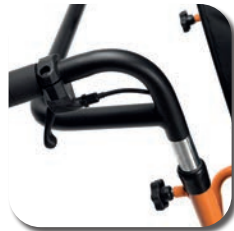

Inovys Junior

Want to know more?
Scan this QR code...

Colourful, functional and fully adjustable with a whole range of options and adjustments. The Inovys Junior has all the features and possibilities of the Inovys II for adults but tailored to the size of our younger people.

Over the years, the Inovys models have proven their worth and are still in high demand for people who need a comfortable and practical tilt-in-space solution.